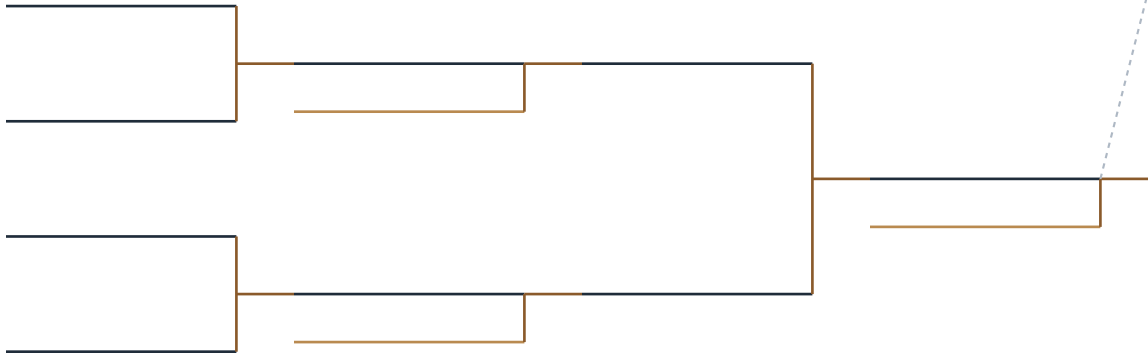

8-Team Double Elimination Bracket

Blind Draw Winners and Losers Brackets Lose twice and you are out

WINNERS BRACKET

ROUND 1

SEMIFINALS

WINNERS FINAL

LOSERS BRACKET *gold lines are drop-in slots for teams eliminated from the winners bracket*

LB 1

LB 2

LB 3

LB 4

CHAMPIONSHIP

if reset needed, play once more