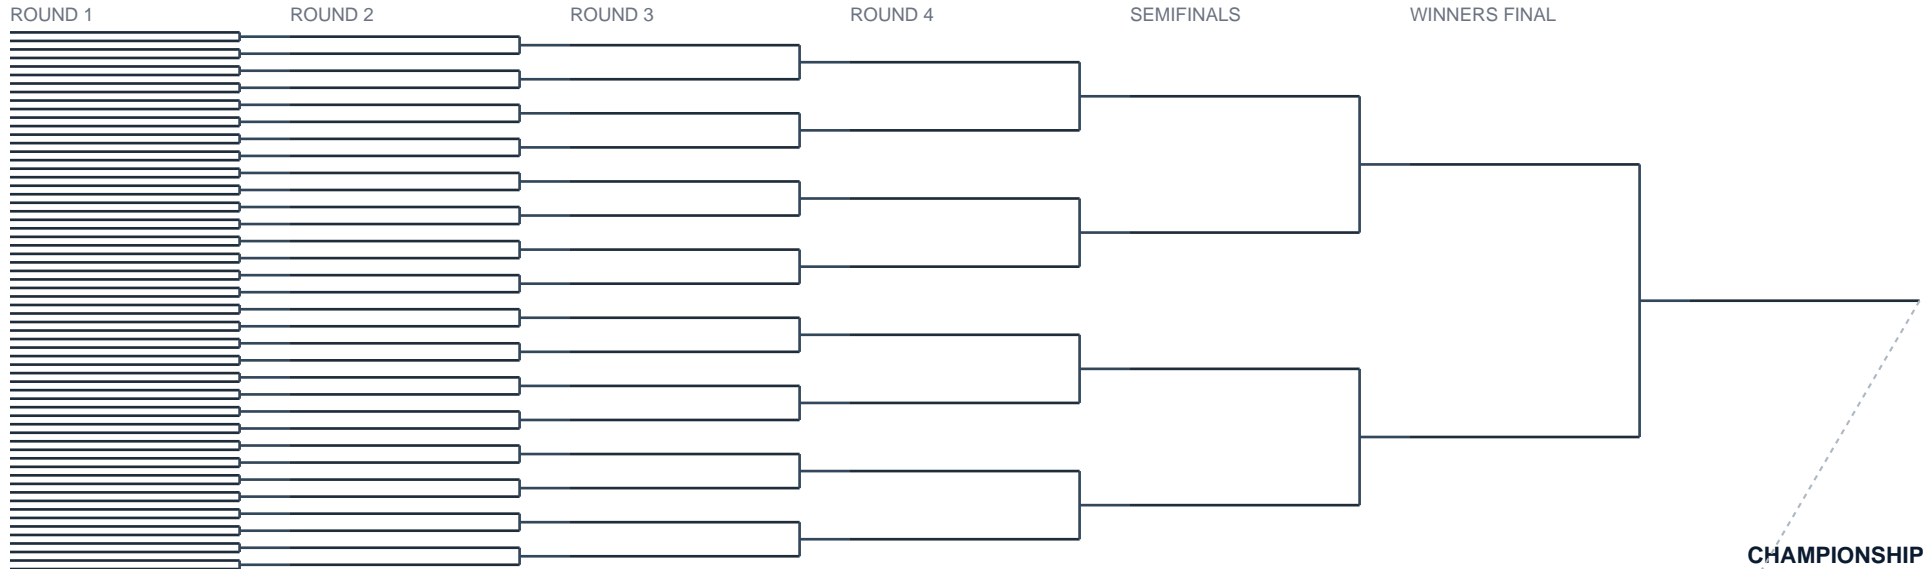

64-Team Double Elimination Bracket

Blind Draw Winners and Losers Brackets Lose twice and you are out

WINNERS BRACKET

LOSERS BRACKET *gold lines are drop-in slots for teams eliminated from the winners bracket*