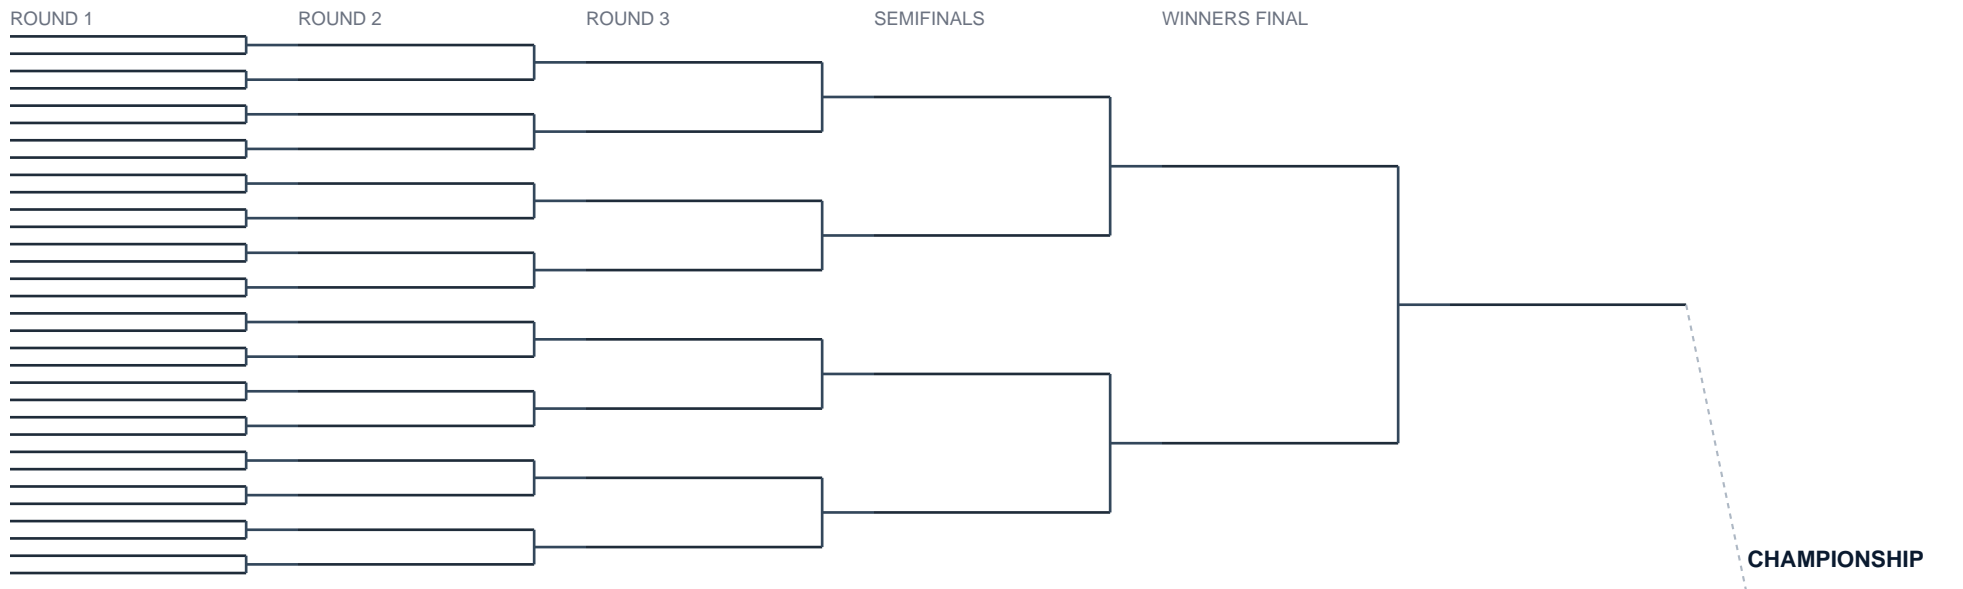

# 32-Team Double Elimination Bracket

Blind Draw    Winners and Losers Brackets    Lose twice and you are out

## WINNERS BRACKET

## LOSERS BRACKET *gold lines are drop-in slots for teams eliminated from the winners bracket*