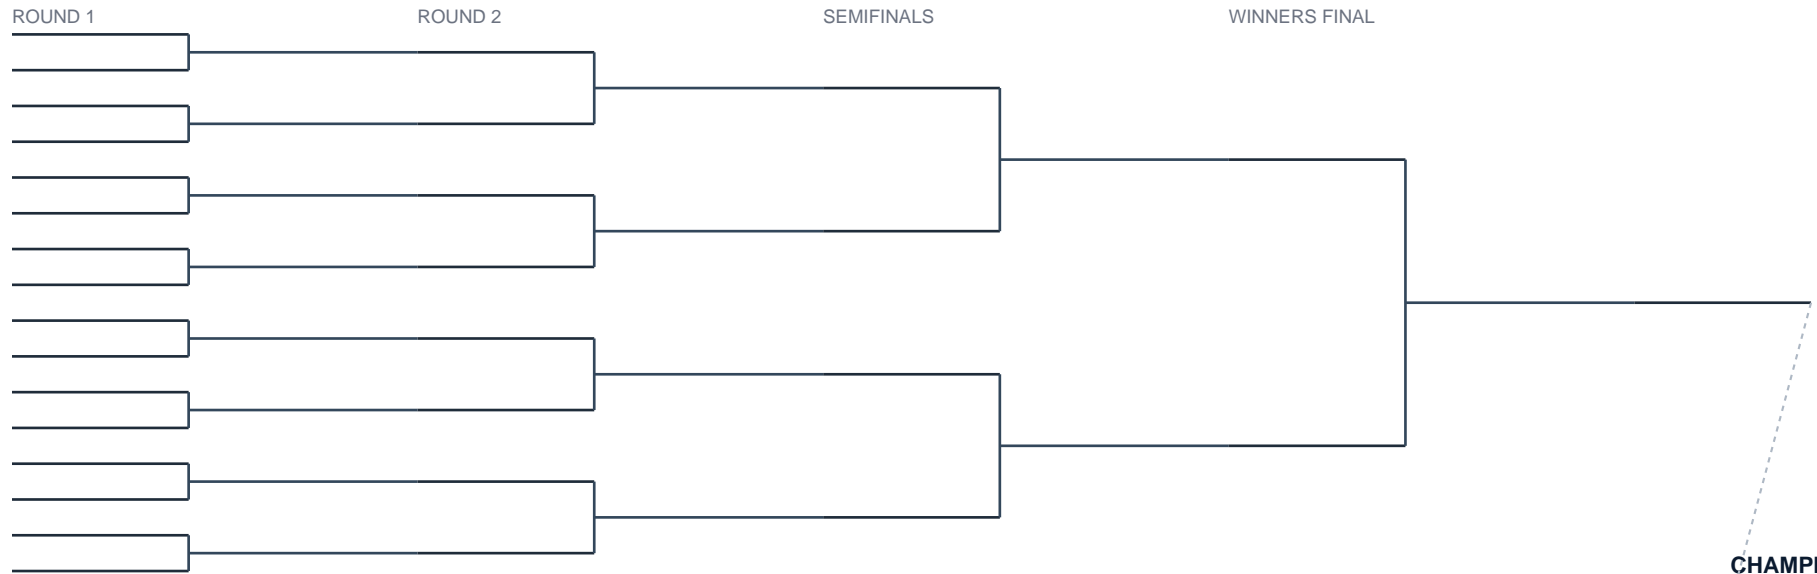

16-Team Double Elimination Bracket

Blind Draw Winners and Losers Brackets Lose twice and you are out

WINNERS BRACKET

LOSERS BRACKET

gold lines are drop-in slots for teams eliminated from the winners bracket