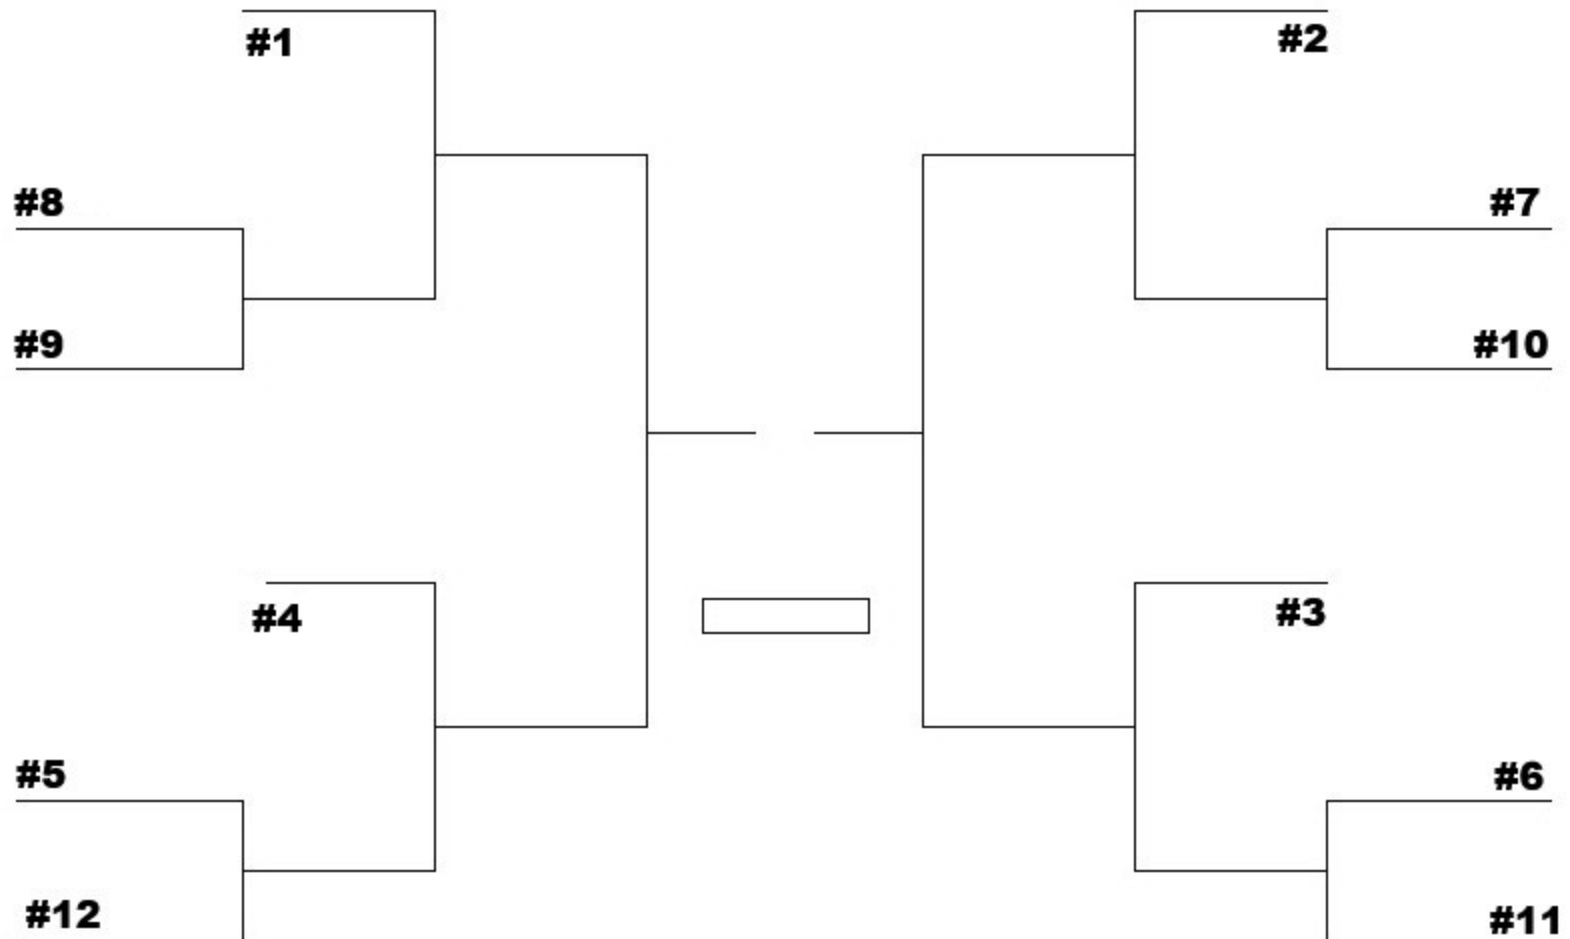

# SportsBrackets.net | Official 2026-27 College Football Playoff Bracket

## Printable 12-Team Single Elimination Format

\*Top 4 seeds (Seeds 1-4) are the four highest-ranked conference champions and receive a first-round bye.  
At-large teams and remaining conference champions seeded 5-12.\*