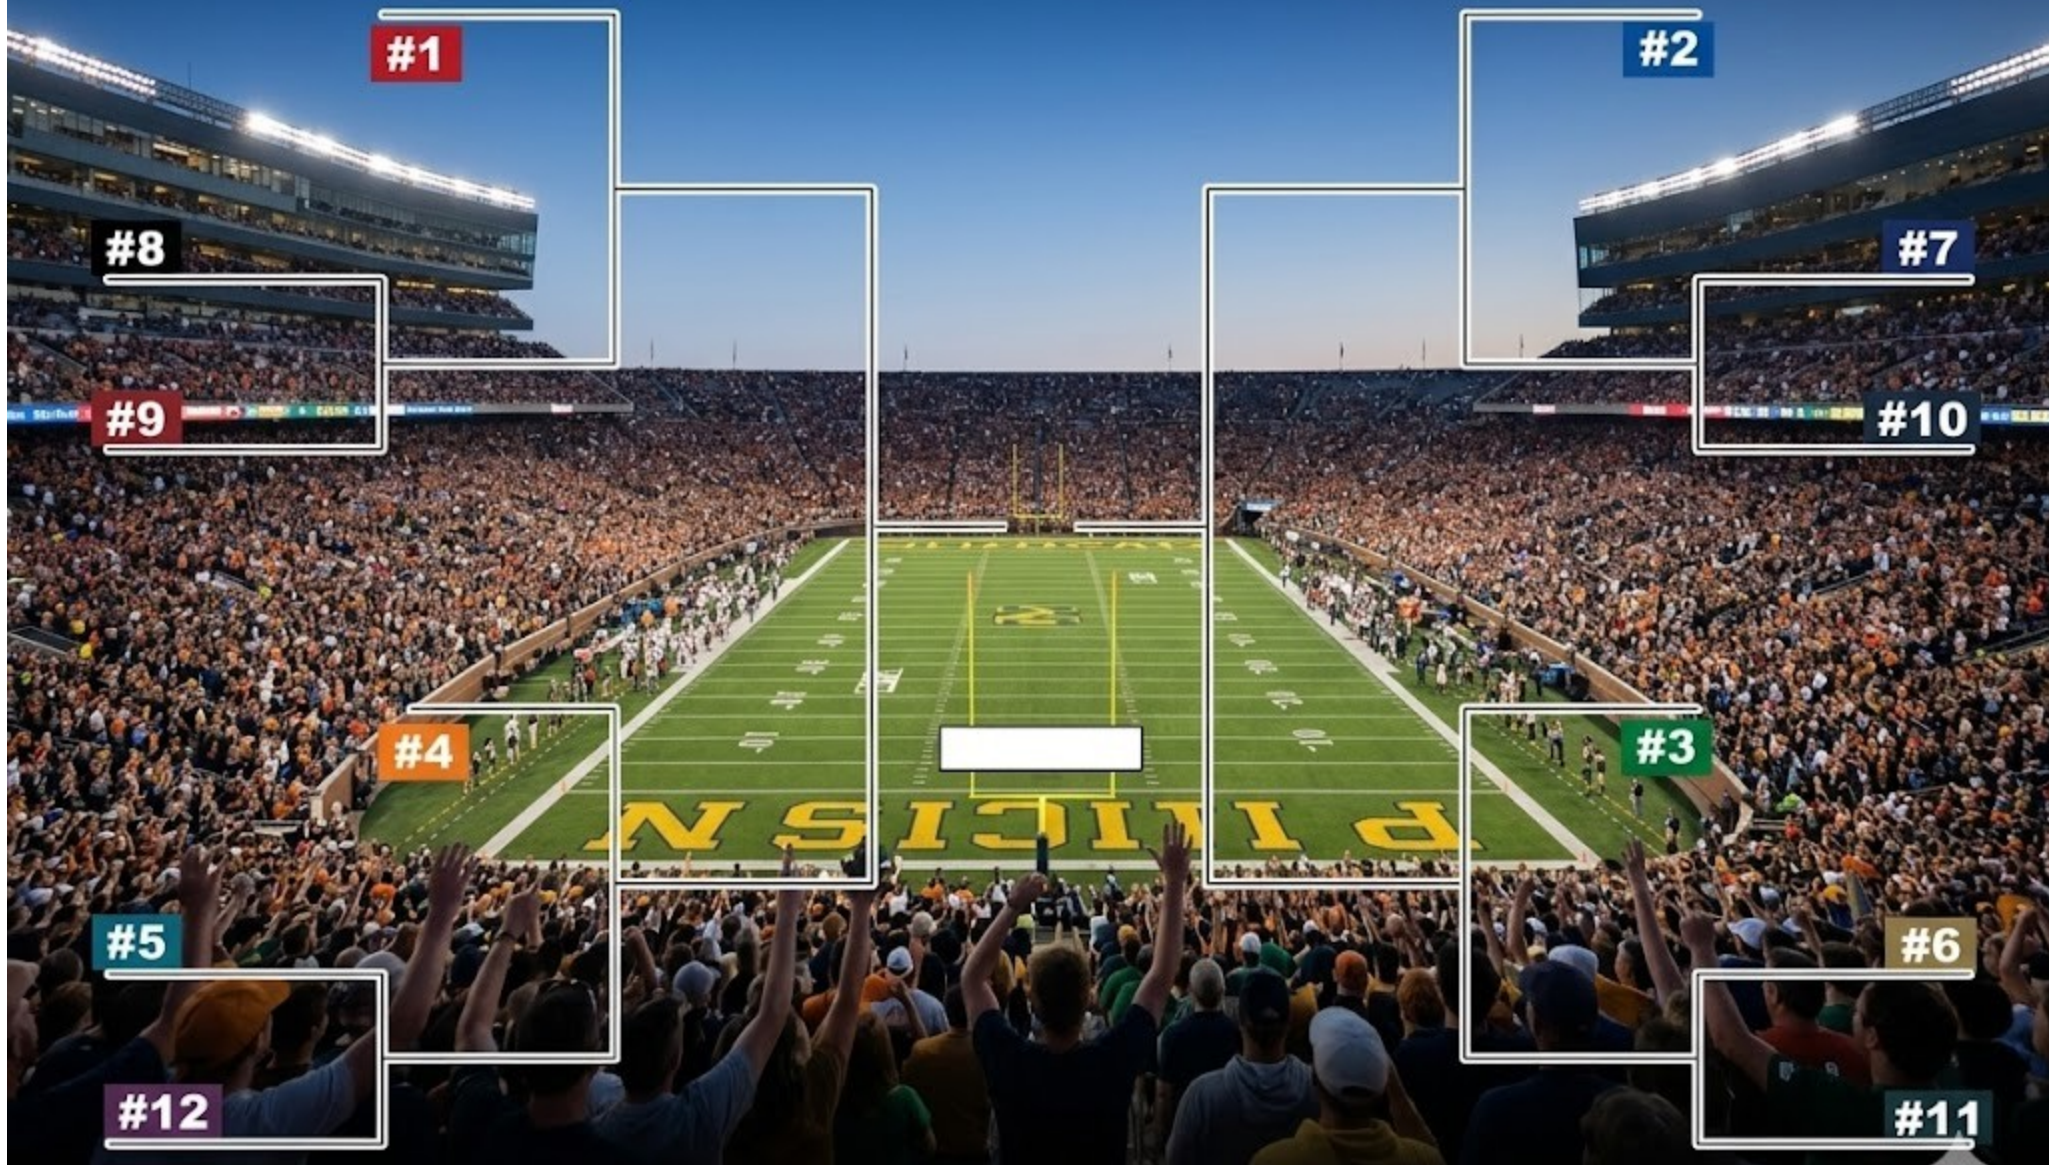

SportsBrackets.net | Official 2026-27 College Football Playoff Bracket

Printable 12-Team Single Elimination Format

*Top 4 seeds (Seeds 1-4) are the four highest-ranked conference champions and receive a first-round bye.
At-large teams and remaining conference champions seeded 5-12.*